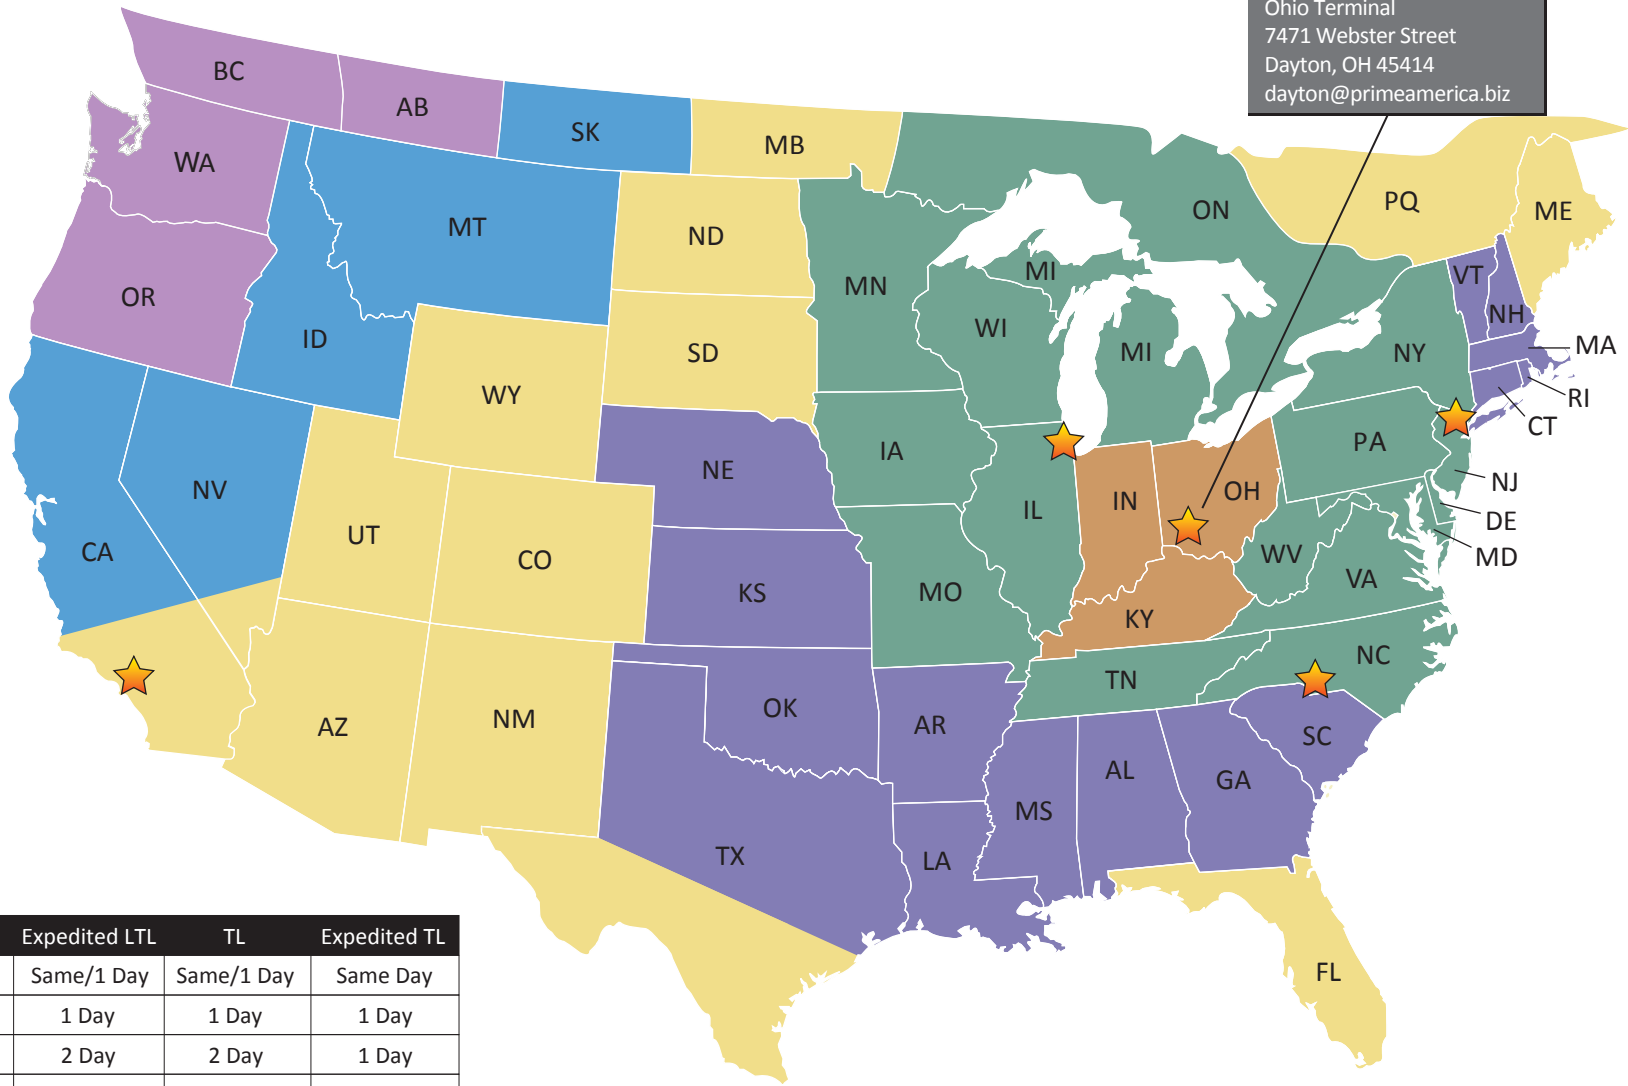

Ohio Terminal  
 7471 Webster Street  
 Dayton, OH 45414  
 dayton@primeamerica.biz

|        | LTL   | Expedited LTL | TL         | Expedited TL |
|--------|-------|---------------|------------|--------------|
| Orange | 1 Day | Same/1 Day    | Same/1 Day | Same Day     |
| Green  | 2 Day | 1 Day         | 1 Day      | 1 Day        |
| Purple | 3 Day | 2 Day         | 2 Day      | 1 Day        |
| Yellow | 4 Day | 3 Day         | 3 Day      | 2 Day        |
| Blue   | 5 Day | 4 Day         | 4 Day      | 3 Day        |
| Pink   | 6 Day | 5 Day         | 4 Day      | 3 Day        |

18725 E. Gale Avenue, Ste. 205  
 City of Industry, CA 91748

Phone: (800) 424-7746  
 Fax: (800) 230-3724

## TRANSIT DAYS FROM OHIO

(LTL) LESS THAN TRUCKLOAD, (TL) TRUCKLOAD & EXPEDITED SERVICES

\*Transit Days - TL Weekends Included. LTL Weekdays Only.  
 Some restrictions may apply. Please check with your Sales Representative.